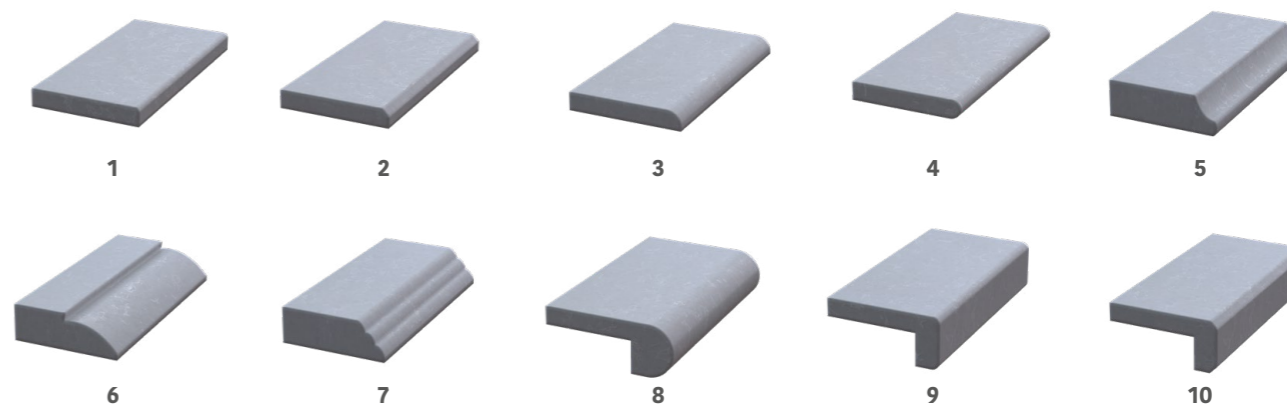

# An exclusive concept that integrates with nature...

6149 SOAPSTONE ETNA  
Polished/Seta

SETA (MATTE)

POLISHED

Choose your style with Polished and Seta (Matte) surface options.

## Correct Edge Profile Application

The workmanship and application of front edge profiles on countertops and benches are carried out by authorized workshops. The types of edge profiles applied may vary depending on the workshop's machine and equipment park. Therefore, it is recommended to discuss and reach an agreement with the workshop that will perform the application beforehand.