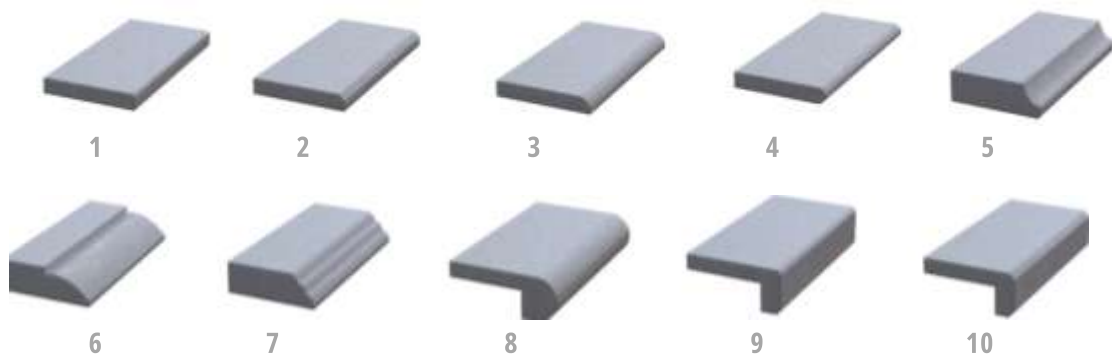

Edge Profiles

Workmanship and applications of front edge profiles of benches and countertops are carried out by authorized workshops. Types of edge profiles applied may vary depending on the machinery and equipment pool of relevant shop. Therefore, a comprehensive discussion and agreement with the workshop must be ensured in advance.

Profiles Type